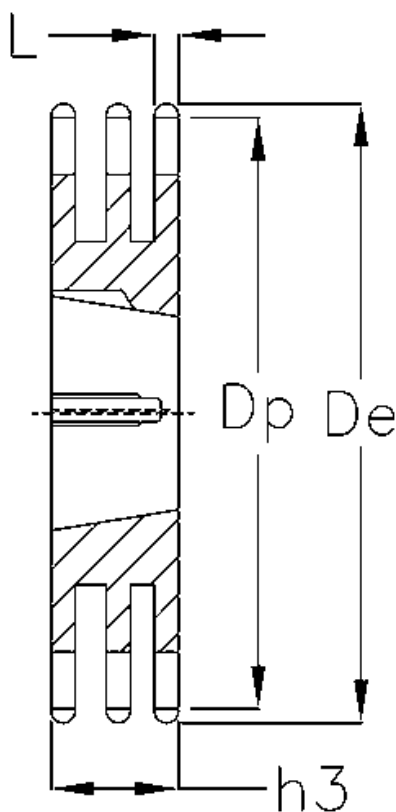

Article number: 616033008038

Description: Taperbored sprocket 16 B-3 Z=38 triplex
for bushing 3525

Measures

Bush = 3525
C = 2.5
Chain = -
Chain size = 1" x 17,02 mm
De = 320.7
Dp = 307.59
H = 79.6
h3 = 79.6

Material = Stål
Number of teeth = 38